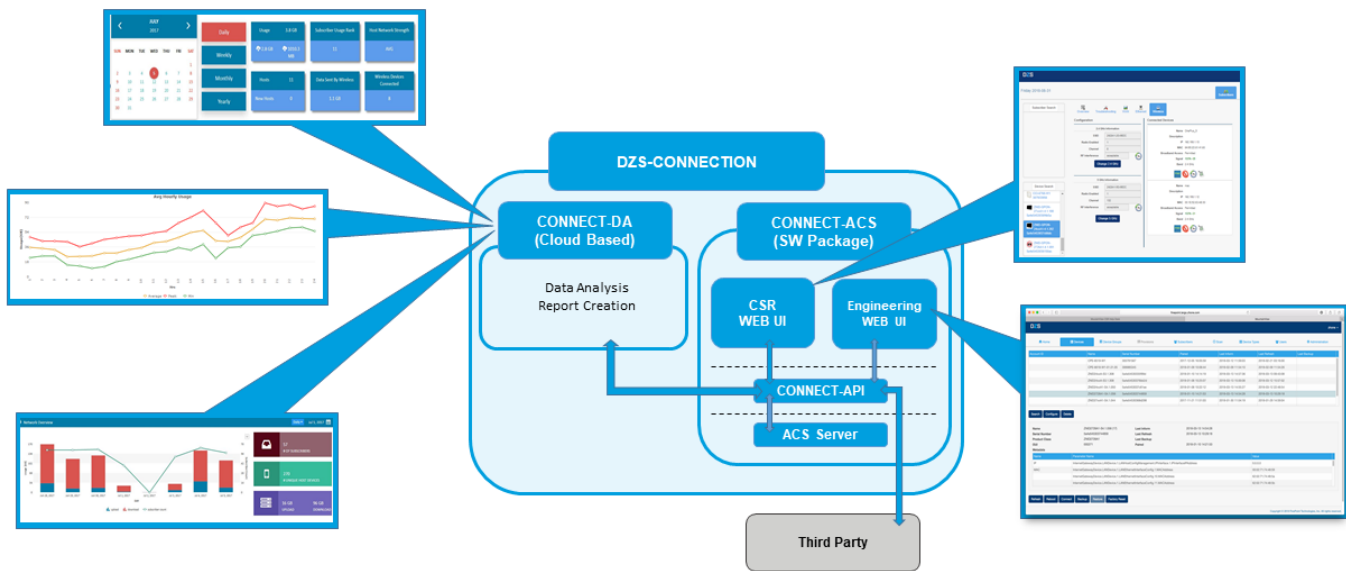

DATA SHEET

DZS-CONNECTION software suite

Manage & Monetize Whole Home Wi-Fi and the Internet of Things

Features

- CONNECT-ACS – Core system including ACS and RESTful API
- CONNECT-DA – Optional, Data Warehouse and Data Analytics Engine
- More than an ACS, a Next Generation platform designed to handle the complexity, scale and diversity of managing, supporting and monetizing the Connected Home
- Device, Manufacturer and Transport Agnostic
- Knowledge gathering platform

Overview

CONNECT-ACS performs the traditional roles of an ACS including firmware management, zero-touch provisioning, bulk operations and much more.

Intuitive and powerful, key ingredients of the CSR platform

Identify and enumerate the types of device within homes and businesses. CONNECT-ACS CSR platform provides a valuable tool set for help desks:

- View the physical link status
- Verify the Quality of Experience to the subscriber and that subscribed services are being delivered
- Use the one-click suspension of accounts for non-payment or other reasons
- Multi-service provisioning and diagnostics

Full data analysis from descriptive through prescriptive

- Gain a clear view of the details you need to know to be successful.

Specifications

FEATURESET

- Dynamic Discovery of data models permits immediate management of new devices, vendor options and RPC's without the need for extra development
- High level REST based northbound API
- Schedule complex bulk configurations
- Manage devices behind NAT firewalls
- Transport & Device agnostic
- Backup/Restore configurations
- Flexible group configurations
- Scalable to manage millions of devices
- Multilanguage support
- Configurable roles/permissions and Security
- Subscriber self-help module & Mobile "app"
- Lower total cost of ownership
- Cloud or site based