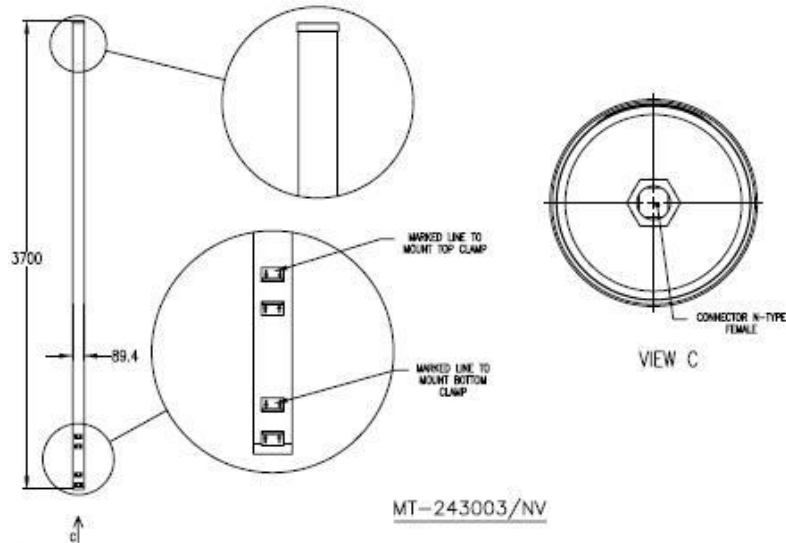

<b>MECHANICAL</b>	
DIMENSIONS (LXØ)	3.7m x Ø 89.5mm (max)
WEIGHT	20 kg (max)
CONNECTOR	N - TYPE Female
RADOME	Fiberglass
BASE PLATE	Aluminum with chemical conversion coating
OUTLINE DRAWING	See page 2
MOUNTING KIT	Clamps included

### Dimensions [mm]