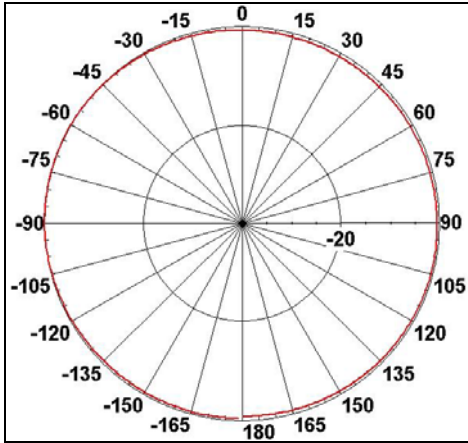

**MT-243003/NV**

**902-928 MHz 11dBi Null Filled**

**Omni Antenna**

**Specifications**

<b>MTI PART NUMBER</b>	<b>MT - 243003/NV</b>
<b>ELECTRICAL</b>	

FREQUENCY RANGE	902-928 MHz
PEAK GAIN	11 dBi (min)
AZIMUTH RIPPLE	1 dB (peak to peak)
VSWR	1 : 1.5 (typ)
POLARIZATION	Linear Vertical
ELEVATION BEAMWIDTH	6° (typ)
AZIMUTH BEAMWIDTH	Omnidirectional
INPUT IMPEDANCE	50 (ohm)
INPUT POWER	50 W (max)
LIGHTNING PROTECTION	Direct Ground

<b>MECHANICAL</b>	
DIMENSIONS (LXØ)	3.7m x Ø 89.5mm (max)
WEIGHT	20 kg (max)
CONNECTOR	N - TYPE Female
RADOME	Fiberglass
BASE PLATE	Aluminum with chemical conversion coating
OUTLINE DRAWING	See page 2
MOUNTING KIT	Clamps included

### Dimensions [mm]